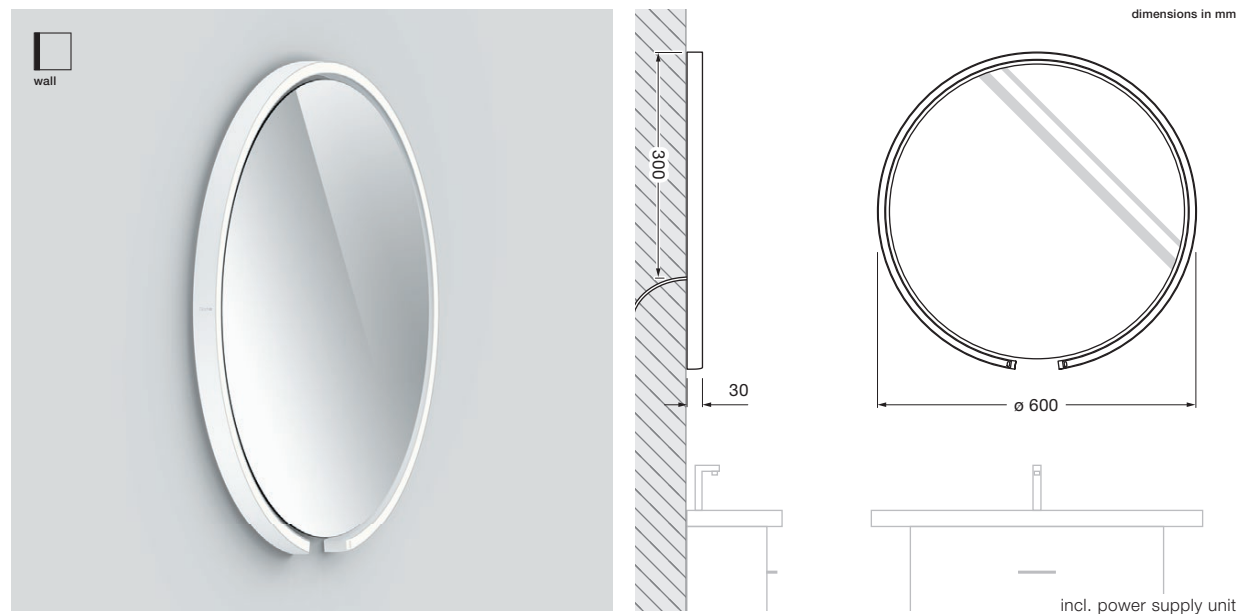

Mito sfera 60 datasheet

Ring-shaped LED mirror-wall luminaire with single-sided light output and a diameter of 60 cm. The lighting effect provides glare-free light for perfect illumination. This version features an integrated power supply unit for surface mounting and connects to 230V AC mains voltage.

technical data Mito sfera 60

properties	material	aluminium painted or PVD-coated, optical silicone , mirrored glass
	weight	8.0 kg
surface	head	bronze, matt gold, rose gold, matt silver, matt white, matt black, dark chrome, phantom, black phantom
	mirror	clear glass, tinted glass
Occhio »color tune« LED	average life time	> 50.000 hrs
	energy efficiency class (luminous efficiency)	G (41 lm / W)
	power	LED 40 W (incl. Occhio power supply unit approx. 46 W, standby < 0.5 W)
	color rendering index	high color; CRI Ra 95
electricity	color temperature (color consistency)	2700–4000 K (3-step) 2200–3500 K (2-step 2200 K, 3-step 3500 K)
	dimming	via trailing-edge phasecut dimmer, »touchless control« or Occhio air (optional)*
	connection	230 V AC
	power factor power supply (cos φ1)	0.9
	flicker / stroboscopic effect	1 (PstLM) / 0.9 (SVM)
	permitted operating conditions	ambient temperature 10–30°C, for indoor use only