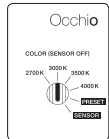

control options

Control

Mito set box

sospeso / aura / sfera / sfera su / volo