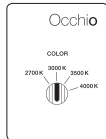

soffitto / alto flat / aura alta