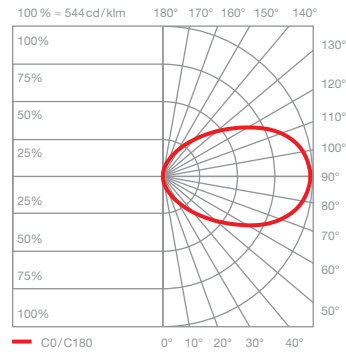

Mito sfera 60 lighting effects

wide

wide-radiation light, beam angle approx. 90°

inserts: wide

luminous flux: high color 40W 1600lm