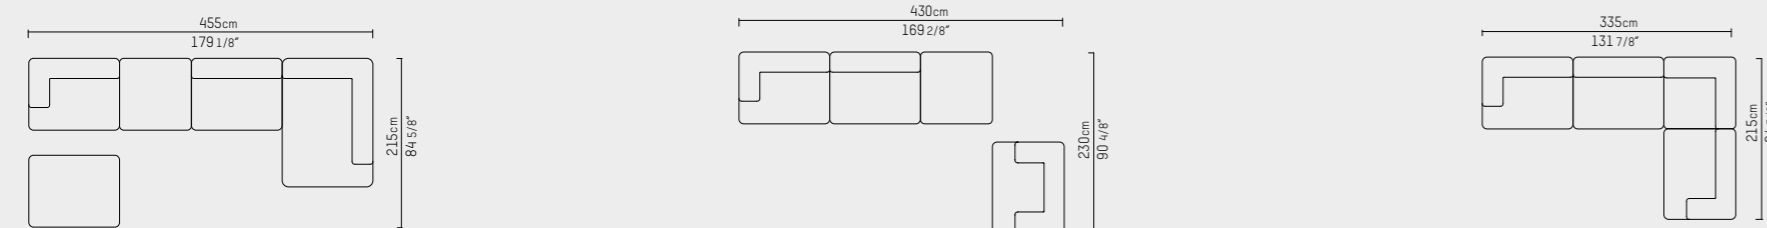

Seat depth / zitdiepte / Sitztiefe: 63 cm / 24 6/8" inch

SPECIFICATION
SPECIFICATIE
SPEZIFIKATION

ENGLISH

Upholstery	Piet Boon fabrics cat.P and High Performance. Piet Boon leathers cat.D, S and R.	
Material	Wooden frame with elastic webbing, covered with different densities of high resilience foam. On top a layer of polyester fibers. Fabric and leather covers are removable.	
Weight / CMB	Armchair	37,0 kg / 0,94 m ³
	2 Seater	67,0 kg / 1,54 m ³
	3 Seater	85,0 kg / 1,91 m ³

Back 120 cm	32,0 kg / 0,94 m ³
Back 160 cm	43,0 kg / 1,24 m ³
Arm 120 cm l/r	35,0 kg / 0,94 m ³
Open end 120 cm l/r	30,0 kg / 0,94 m ³
Corner 95x95 cm l/r	18,0 kg / 0,75 m ³
Longchair arm l/r	40,0 kg / 1,64 m ³
Pouf 95x95 cm	18,0 kg / 0,47 m ³
Pouf 95x120 cm	23,0 kg / 0,59 m ³

Rug 120 cm	32,0 kg / 0,94 m ³
Rug 160 cm	43,0 kg / 1,24 m ³
Arm 120 cm l/r	35,0 kg / 0,94 m ³
Open eind 120 cm l/r	30,0 kg / 0,94 m ³
Hoek 95x95 cm l/r	18,0 kg / 0,75 m ³
Chaise longue arm l/r	40,0 kg / 1,64 m ³
Poef 95x95 cm	18,0 kg / 0,47 m ³
Poef 95x120 cm	23,0 kg / 0,59 m ³

Rückenlehne 120 cm	32,0 kg / 0,94 m ³
Rückenlehne 160 cm	43,0 kg / 1,24 m ³
Arm 120 cm l/r	35,0 kg / 0,94 m ³
Offene Ende 120 cm l/r	30,0 kg / 0,94 m ³
Ecke 95x95 cm l/r	18,0 kg / 0,75 m ³
Liegesofa Arm l/r	40,0 kg / 1,64 m ³
Hocker 95x95 cm	18,0 kg / 0,47 m ³
Hocker 95x120 cm	23,0 kg / 0,59 m ³