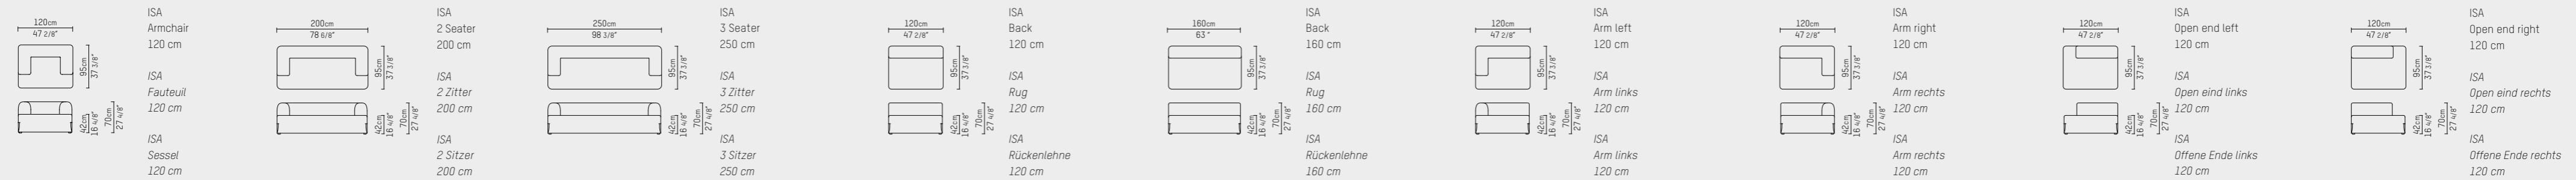

PIETBOON

ISA SOFA ARMCHAIR & LOVESEAT

ENGLISH

The ISA series – for indoor use – is designed for relaxation. The ISA sofa, along with its ensemble of loveseat, armchair, and footstool, blends the casual elegance of pleat stitch detailing with a robust silhouette. Inviting arms and comfortable seating in both indoor and high-performance fabrics offer a delightful repose, reflective of our beach-craft direction.

Seat depth / zitdiepte / Sitztiefe: 63 cm / 24 6/8" inch

SPECIFICATION
SPECIFICATIE
SPEZIFIKATION

ENGLISH

Upholstery	Piet Boon fabrics cat.P and High Performance. Piet Boon leathers cat.D, S and R.	
Material	Wooden frame with elastic webbing, covered with different densities of high resilience foam. On top a layer of polyester fibers. Fabric and leather covers are removable.	
Weight / CMB	Armchair	37,0 kg / 0,94 m ³
	2 Seater	67,0 kg / 1,54 m ³
	3 Seater	85,0 kg / 1,91 m ³

Back 120 cm	32,0 kg / 0,94 m ³
Back 160 cm	43,0 kg / 1,24 m ³
Arm 120 cm l/r	35,0 kg / 0,94 m ³
Open end 120 cm l/r	30,0 kg / 0,94 m ³
Corner 95x95 cm l/r	18,0 kg / 0,75 m ³
Longchair arm l/r	40,0 kg / 1,64 m ³
Pouf 95x95 cm	18,0 kg / 0,47 m ³
Pouf 95x120 cm	23,0 kg / 0,59 m ³

Rückenlehne 120 cm	32,0 kg / 0,94 m ³
Rückenlehne 160 cm	43,0 kg / 1,24 m ³
Arm 120 cm l/r	35,0 kg / 0,94 m ³
Offene Ende 120 cm l/r	30,0 kg / 0,94 m ³
Ecke 95x95 cm l/r	18,0 kg / 0,75 m ³
Liegesofa Arm l/r	40,0 kg / 1,64 m ³
Hocker 95x95 cm	18,0 kg / 0,47 m ³
Hocker 95x120 cm	23,0 kg / 0,59 m ³