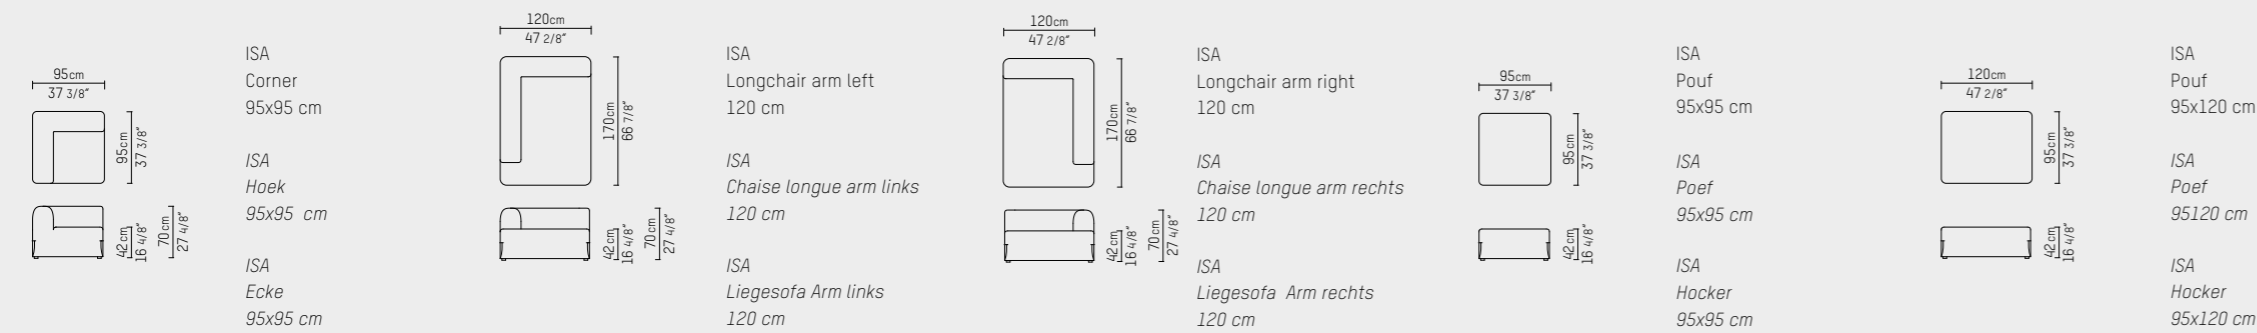

Seat depth / zitdiepte / Sitztiefe: 63 cm / 24 6/8" inch

SPECIFICATION
SPECIFICATIE
SPEZIFIKATION

ENGLISH

Upholstery	Piet Boon fabrics cat.P and High Performance. Piet Boon leathers cat.D, S and R.	
Material	Wooden frame with elastic webbing, covered with different densities of high resilience foam. On top a layer of polyester fibers. Fabric and leather covers are removable.	
Weight / CMB	Armchair	37,0 kg / 0,94 m ³
	2 Seater	67,0 kg / 1,54 m ³
	3 Seater	85,0 kg / 1,91 m ³

Back 120 cm	32,0 kg / 0,94 m ³
Back 160 cm	43,0 kg / 1,24 m ³
Arm 120 cm l/r	35,0 kg / 0,94 m ³
Open end 120 cm l/r	30,0 kg / 0,94 m ³
Corner 95x95 cm l/r	18,0 kg / 0,75 m ³
Longchair arm l/r	40,0 kg / 1,64 m ³
Pouf 95x95 cm	18,0 kg / 0,47 m ³
Pouf 95x120 cm	23,0 kg / 0,59 m ³

Rückenlehne 120 cm	32,0 kg / 0,94 m ³
Rückenlehne 160 cm	43,0 kg / 1,24 m ³
Arm 120 cm l/r	35,0 kg / 0,94 m ³
Offene Ende 120 cm l/r	30,0 kg / 0,94 m ³
Ecke 95x95 cm l/r	18,0 kg / 0,75 m ³
Liegesofa Arm l/r	40,0 kg / 1,64 m ³
Hocker 95x95 cm	18,0 kg / 0,47 m ³
Hocker 95x120 cm	23,0 kg / 0,59 m ³