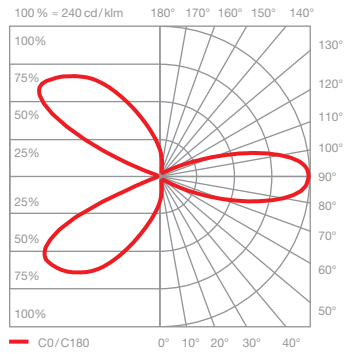

### backlight

indirect, glare-free backlight (Occhio fireball optic)

light source: Occhio fireball

luminous flux : high color 9 W 200 lm