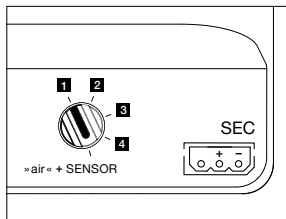

1. sospeso/piena/scura up

2. sospeso/piena/scura flat/sospeso pure